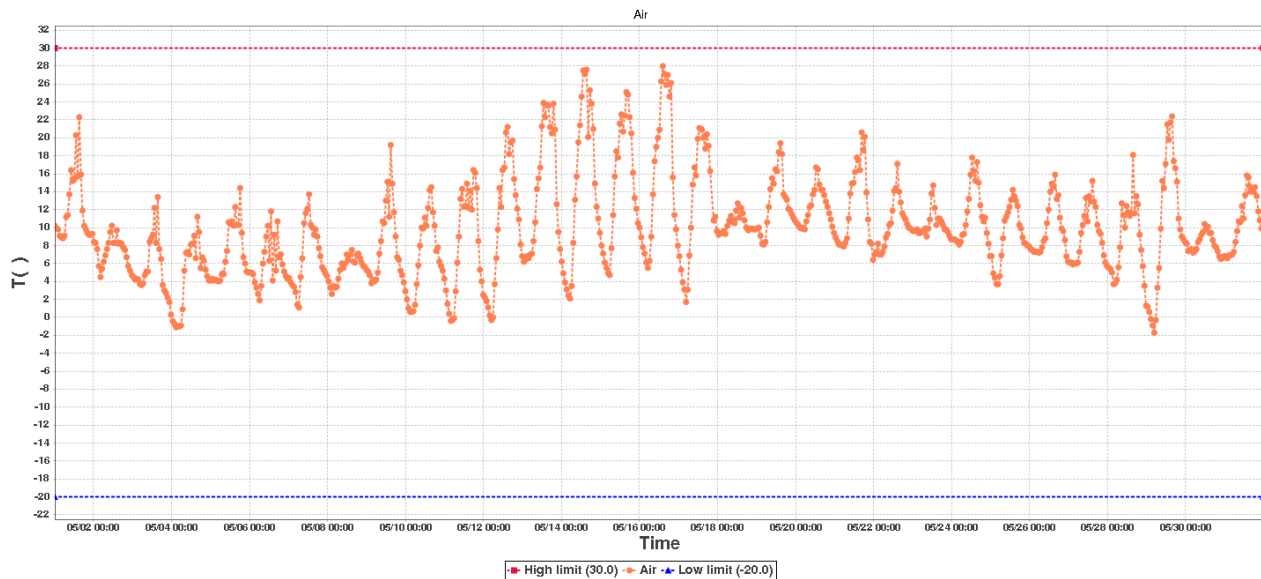

File Generated: 2019/06/02 15:19:34

RCW-600WiFi Data Log

Device Information

Device ID:	02849871144083001802	Device SUB-ID:	0
Device Name:	Ground Prob-2	Device Model:	RCW-600WiFi

Description:

Hours to monitor: 743.0

GP 1000mmSummary

High limit:	30.0	Start Time:	2019/05/01 00:09:26(GMT+01:00)
Low limit:	-20.0	End Time:	2019/05/31 23:48:20(GMT+01:00)
Max:	11.2	Data Points:	741
Min:	9.2		
Average:	10.28		

AirSummary

High limit:	30.0	Start Time:	2019/05/01 00:09:26(GMT+01:00)
Low limit:	-20.0	End Time:	2019/05/31 23:48:20(GMT+01:00)
Max:	28.0	Data Points:	741
Min:	-1.7		
Average:	9.9		